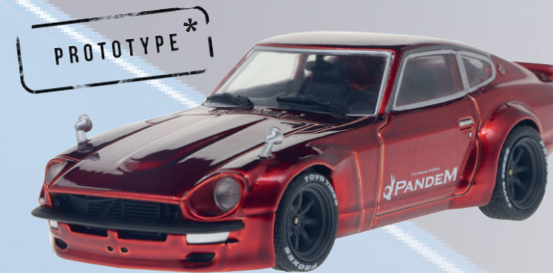

**NEW
MOULD**

S4316601
MINI COOPER SPORT
BRITISH RACING GREEN 1994

**NEW
MOULD**

S4316603
MINI COOPER SPORT
NIGHTFIRE RED 1997

**NEW
MOULD**

S4316301
PANDEM 240Z ROCKET BUNNY
WHITE 1973

**NEW
MOULD**

S4316302
PANDEM 240Z ROCKET BUNNY
RED 1973